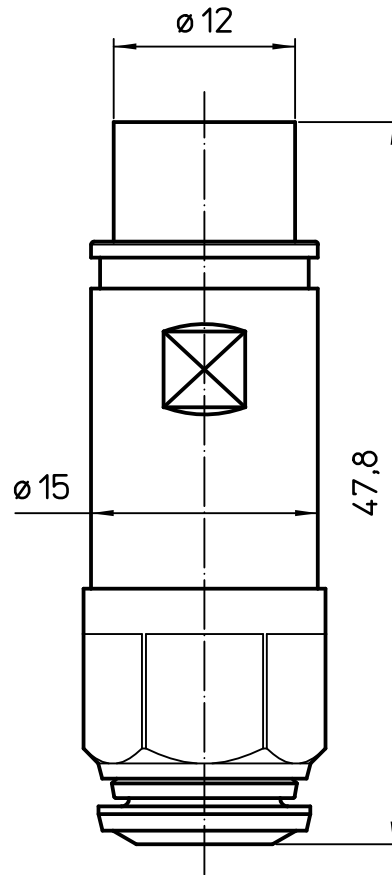

Diritti riservati All rights reserved

B

B